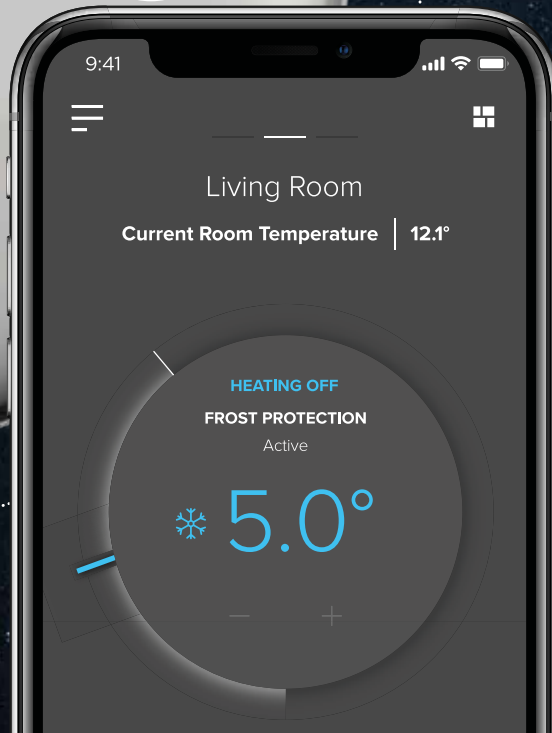

EASY AND FLEXIBLE APP CONTROLLED HEATING FROM IDEAL BOILERS

HALO

HALO COMBI WI-FI | WWW.IDEALBOILERS.COM

EASY TO USE

EASY TO LIVE WITH

HALO

EASY TO INSTALL

2 YEAR WARRANTY

LARGE, CLEAR, COLOUR SCREEN

SMART HOME COMPATIBILITY - CONTROL YOUR HEATING WITH AMAZON ALEXA OR GOOGLE HOME

FAST AND SIMPLE TO INSTALL

HALO

CUSTOMER SERVICE

SMART SUPPORT AUTOMATICALLY SENDS BOILER DATA TO IDEAL BOILERS
GEOLOCATION FOR LIFESTYLE BASED HEATING

INTELLIGENT CONTROL FOR ULTIMATE COMFORT

The Ideal Halo Combi Wi-Fi is an internet connected wireless programmable room thermostat designed to work specifically with your Ideal Boiler.

Halo Wi-Fi allows heating control anytime, anywhere through the flexible and intuitive Halo app. With features such as geolocation and compatibility with smart home assistants such as Amazon Alexa and Google Home Halo provides smart, intelligent heating control.

EASY AND FLEXIBLE APP CONTROLLED HEATING

Monitor and adjust your heating wherever you are with the Halo app.

Whether you want to adjust your heating schedules, turn up your heating remotely or turn down your heating when you're running late, the intuitive and easy to use Halo app allows you to access your heating from any location.